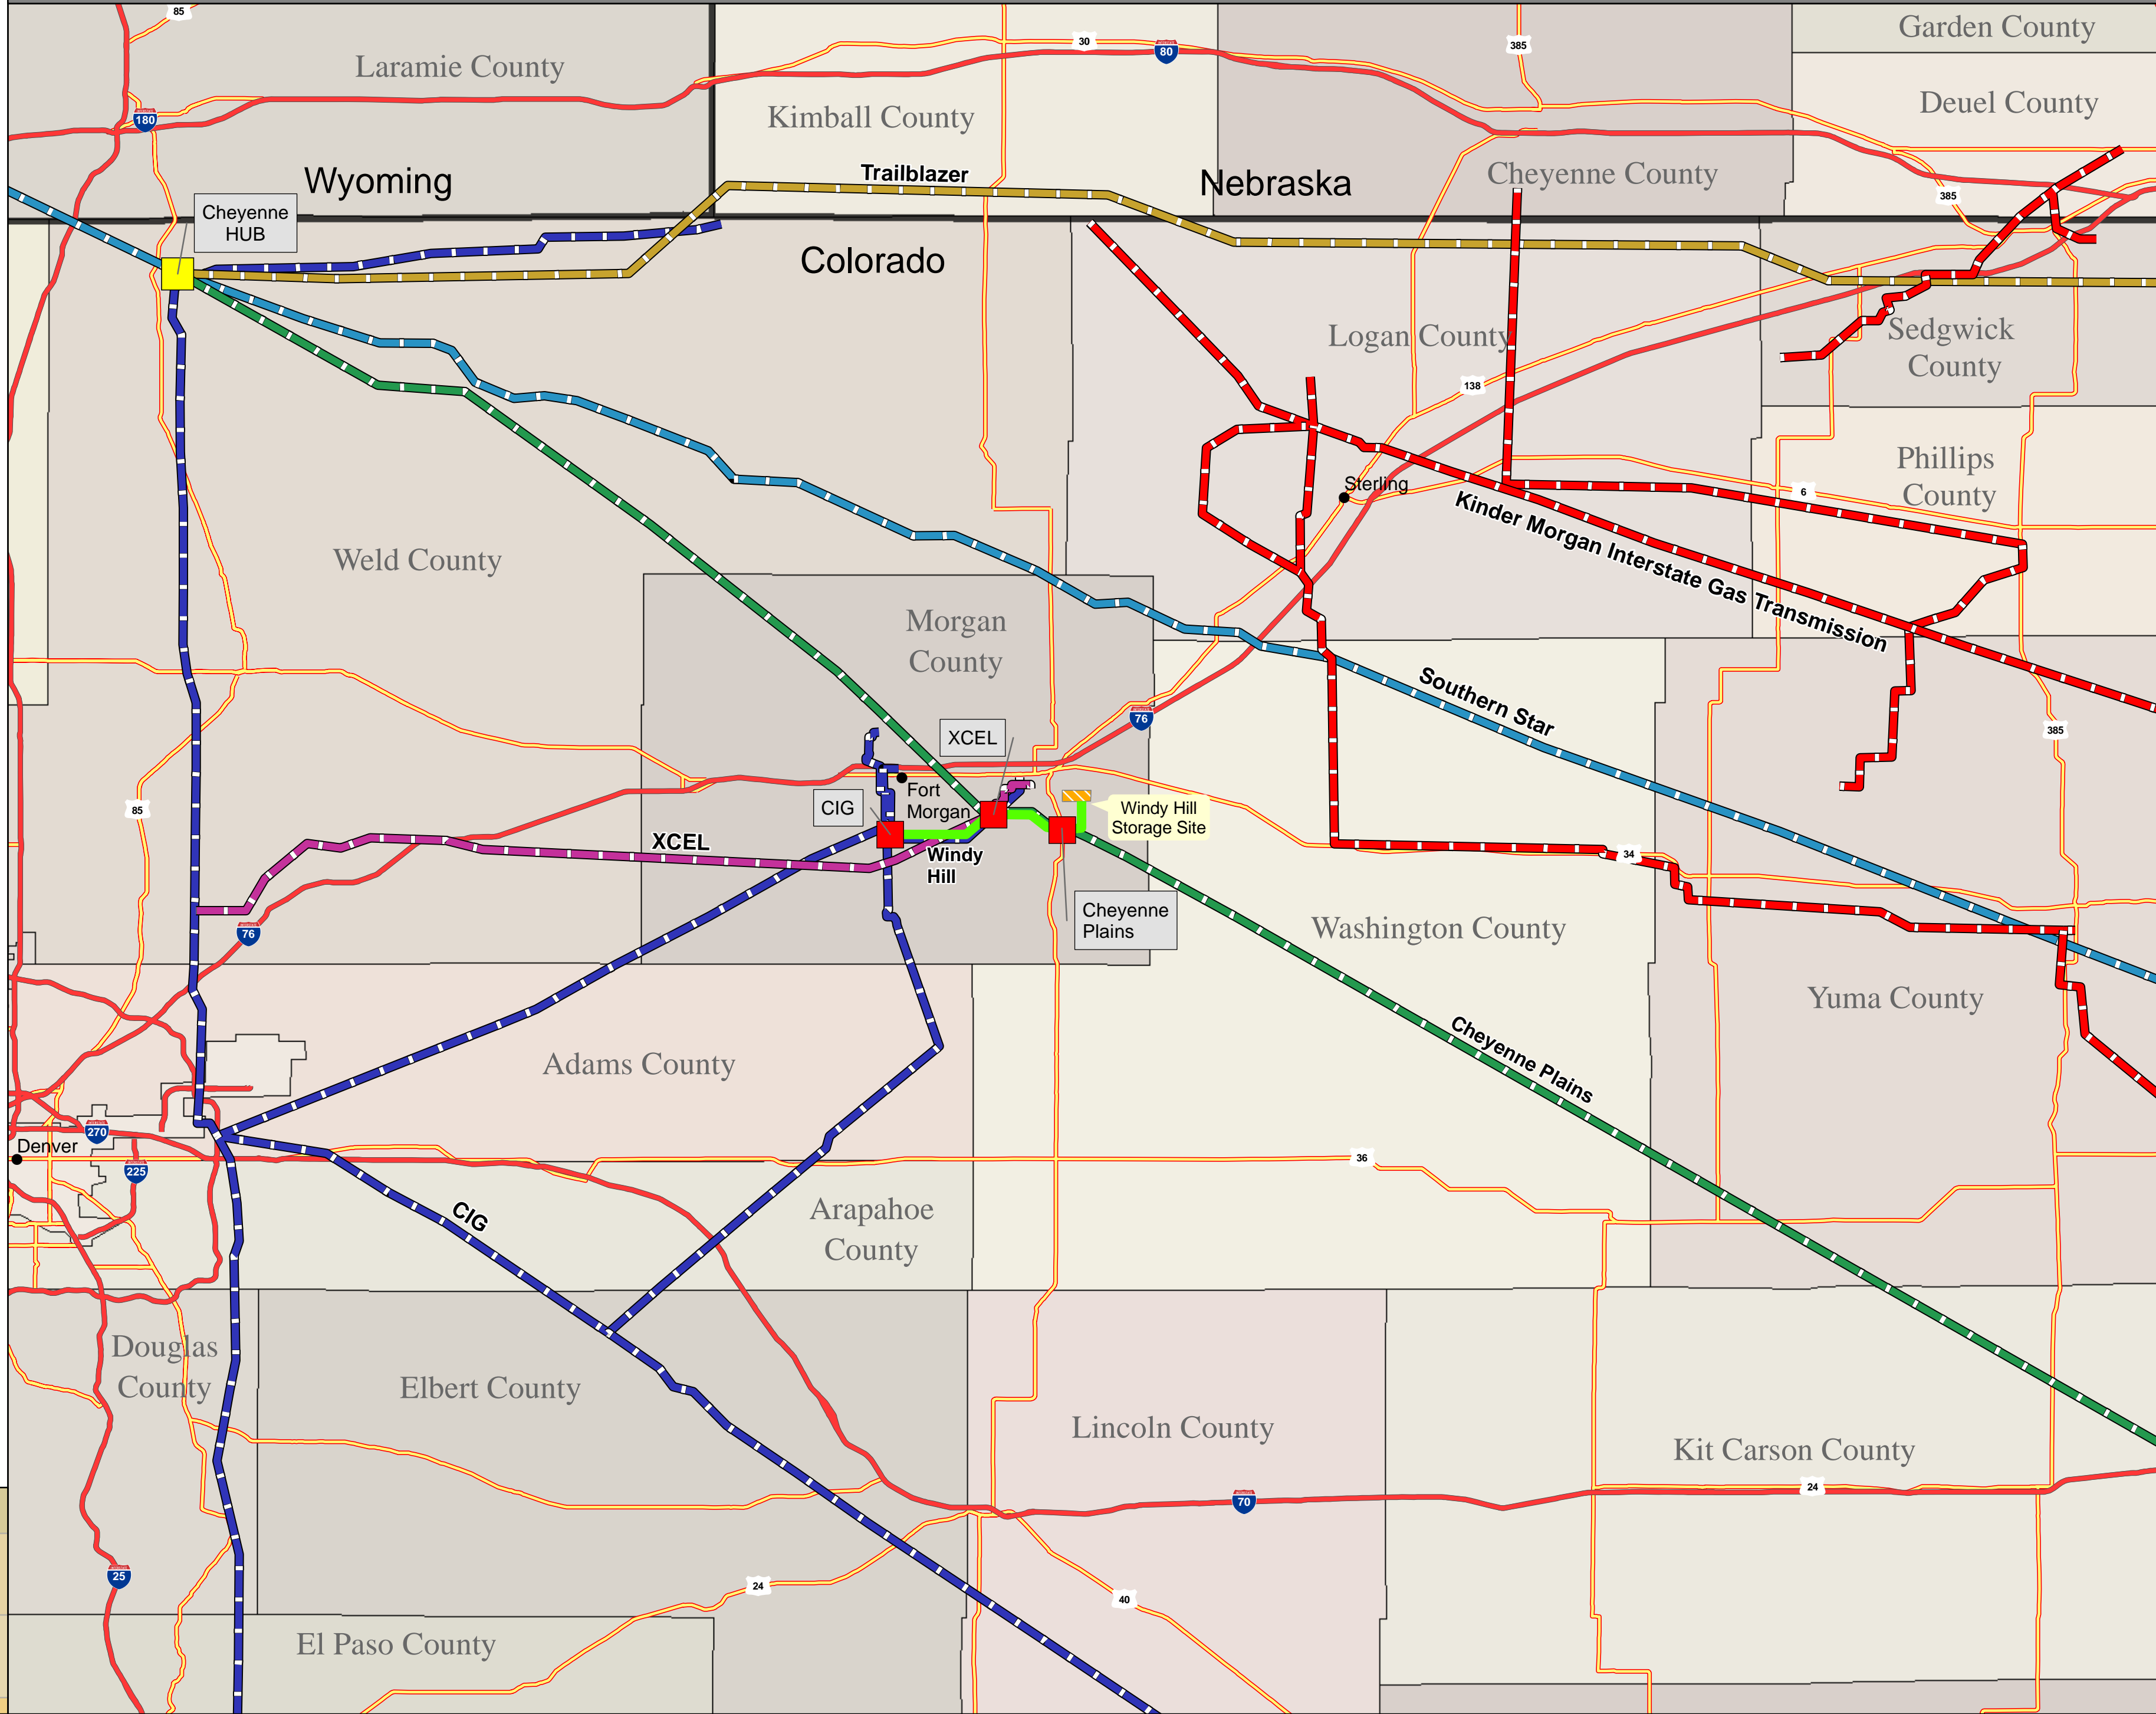

NGS ENERGY - WINDY HILL

2/12/2009
NORTHEAST COLORADO

1 inch = 10 miles

- Legend**
- Cities
 - Interconnects
 - HUB
 - Interstates
 - Highways
 - CIG
 - Cheyenne Plains
 - KMIGT
 - Southern Star
 - Trailblazer
 - Windy Hill
 - XCEL
 - Windy Hill Storage Site

bluelinegeo
Projection: GCS North America 1983